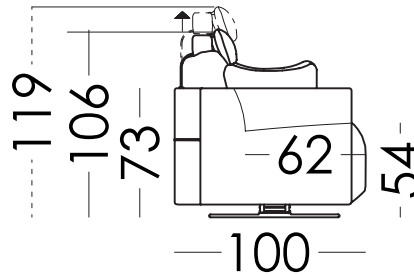

MOONRISE BIG

TECHNICAL DETAILS | RV001 | EN

fama

Measures

Width:	110cm
Height:	119cm
Depth:	100cm
Seat height:	54cm
Arm height:	73cm
Back height:	52cm
Depth open:	152cm

Technical information

Frame:	Pine wood and board
Sueat suspension:	N.E.A
Back suspension:	80 mm webbing suspension
Seat firmness:	Medium hardness touch (white)
Seat foam:	Polyurethane 35Kg + fibre
Back cushions:	Fibersilk 100% fibre
Loose cushions:	Fibersilk 100% fibre
Removable cover:	Seat, backrest, cushions and headrest